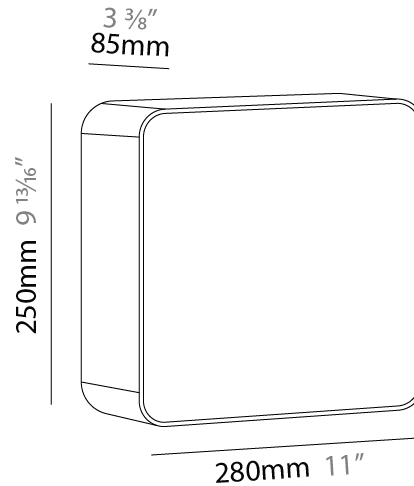

PROJECT _____
TYPE _____
SPECIFIER _____
QUANTITY _____
DATE _____

CUBE SURFACE

D72002- _____ - _____
base number   Color   Finish
                                         Temperature   Options

1. To build a product code in our configurator select the specify button on the base model # product page
2. To build a manual product code on this datasheet choose from the options listed below in blue font and add the suffix to the base model #

GENERAL

Series: Cube
Brand: Tunto
Division: Design
Mounting Type: Surface
Mounting Location: Wall / Ceiling
Subcategory: Ambient

PHYSICAL

Shape: Rectangle
Length (mm): 280
Length (in): 11
Height (mm): 165
Depth (mm): 250
Height (in): 6 1/2
Depth (in): 9 13/16
Light Distribution: Direct
Diffuser: Opal
Fixture Finish: BIR / OAK / WAL
Fixture Material: Wood

ELECTRICAL

Lamp Type: LED
Input Wattage (W): 20
Dimming: Tri-Mode (Non-Dimming and Phase Dimming (120Vac only) and 0-10V Dimming)
Driver Included: Yes
Driver Location: Integrated
Driver Type: Constant Current - Universal
Driver Class: Class 2
Input Voltage (V): 120 - 277
Constant Current (MA): 700

LED

Color Temperature (°K): 2700 / 3000 / 4000
Nominal Lumen (lm): 1000
CRI: >93 CRI
Lamp Life (hrs): 50000

OPTICAL

RATINGS AND CERTIFICATIONS

Certified By: Certified for North American Standards
IP rating: IP20