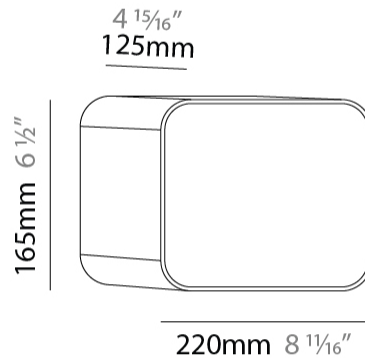

CUBE SURFACE

D72000- -

base number   Color   Finish
                         Temperature   Options

1. To build a product code in our configurator select the specify button on the base model # product page
2. To build a manual product code on this datasheet choose from the options listed below in blue font and add the suffix to the base model #

GENERAL

Series: Cube
Brand: Tunto
Division: Design
Mounting Type: Surface
Mounting Location: Wall / Ceiling
Subcategory: Ambient

PHYSICAL

Shape: Rectangle
Length (mm): 220
Length (in): $8 \frac{11}{16}$
Height (mm): 165
Depth (mm): 125
Height (in): $6 \frac{1}{2}$
Depth (in): $4 \frac{15}{16}$
Light Distribution: Direct
Diffuser: Opal
Fixture Finish: BIR / OAK / WAL
Fixture Material: Wood

ELECTRICAL

Lamp Type: LED (Zhaga Standard)
Input Wattage (W): 11
Dimming: Tri-Mode (Non-Dimming and Phase Dimming (120Vac only) and 0-10V Dimming)
Driver Included: Yes
Driver Location: Integrated
Driver Type: Constant Current - Universal
Driver Class: Class 2
Input Voltage (V): 120 - 277
Constant Current (MA): 700

LED

Color Temperature (°K): 2700 / 3000 / 4000
Nominal Lumen (lm): 440
CRI: >93 CRI
Lamp Life (hrs): 50000

OPTICAL

RATINGS AND CERTIFICATIONS

Certified By: Certified for North American Standards
IP rating: IP20